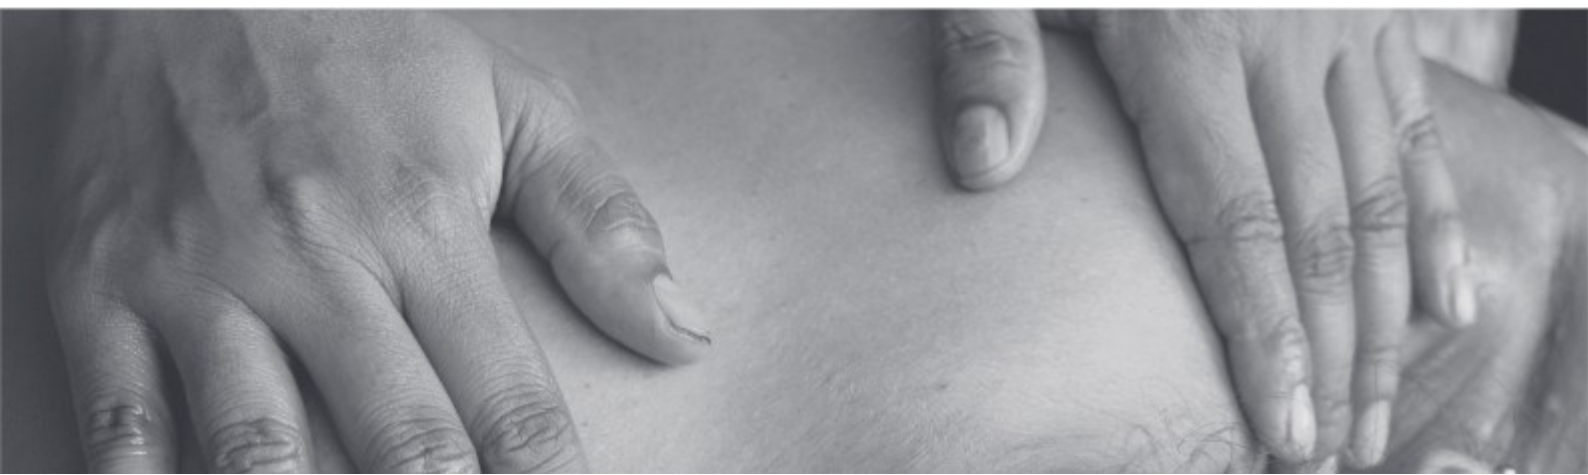

Single 800 / Couple 1.480
90 Minutes

SCCAPA DEEP MASSAGE

An exclusive deep-tissue treatment using freshly harvested young coconut as a natural massage tool. Its firm, rounded texture delivers steady, penetrating pressure to release muscle tension, relieve soreness, and restore body vitality leaving you deeply relaxed and revitalized.

Single 800 / Couple 1.480
90 Minutes

SACRED BALINESE MASSAGE

Inspired by the island's sacred healing heritage, this exquisite ritual unites traditional Balinese massage with the precision of acupressure to awaken the body's inner energy. Graceful rhythmic strokes and mindful pressure flow in harmony, releasing deep tension and restoring balance to body, mind, and spirit — a timeless journey of renewal guided by the serene spirit of Bali.

Single 680 / Couple 1.080
60 Minutes

Single 800 / Couple 1.480
90 Minutes

FLOW LIGHT AROMA THERAPY MASSAGE

An ethereal ritual of scent and touch, where gentle flowing strokes blend with the delicate essence of pure essential oils. Guided by the rhythm of breath and aroma, this soothing massage melts away fatigue, uplifts the spirit, and restores luminous harmony within body and mind.

Single 800 / Couple 1.480
90 Minutes

All of the price above are in thousand rupiah
and Subject to 21% Government tax
and Service charge

Reservation required, subject to availability

SVANA SPA
LA MEWALI